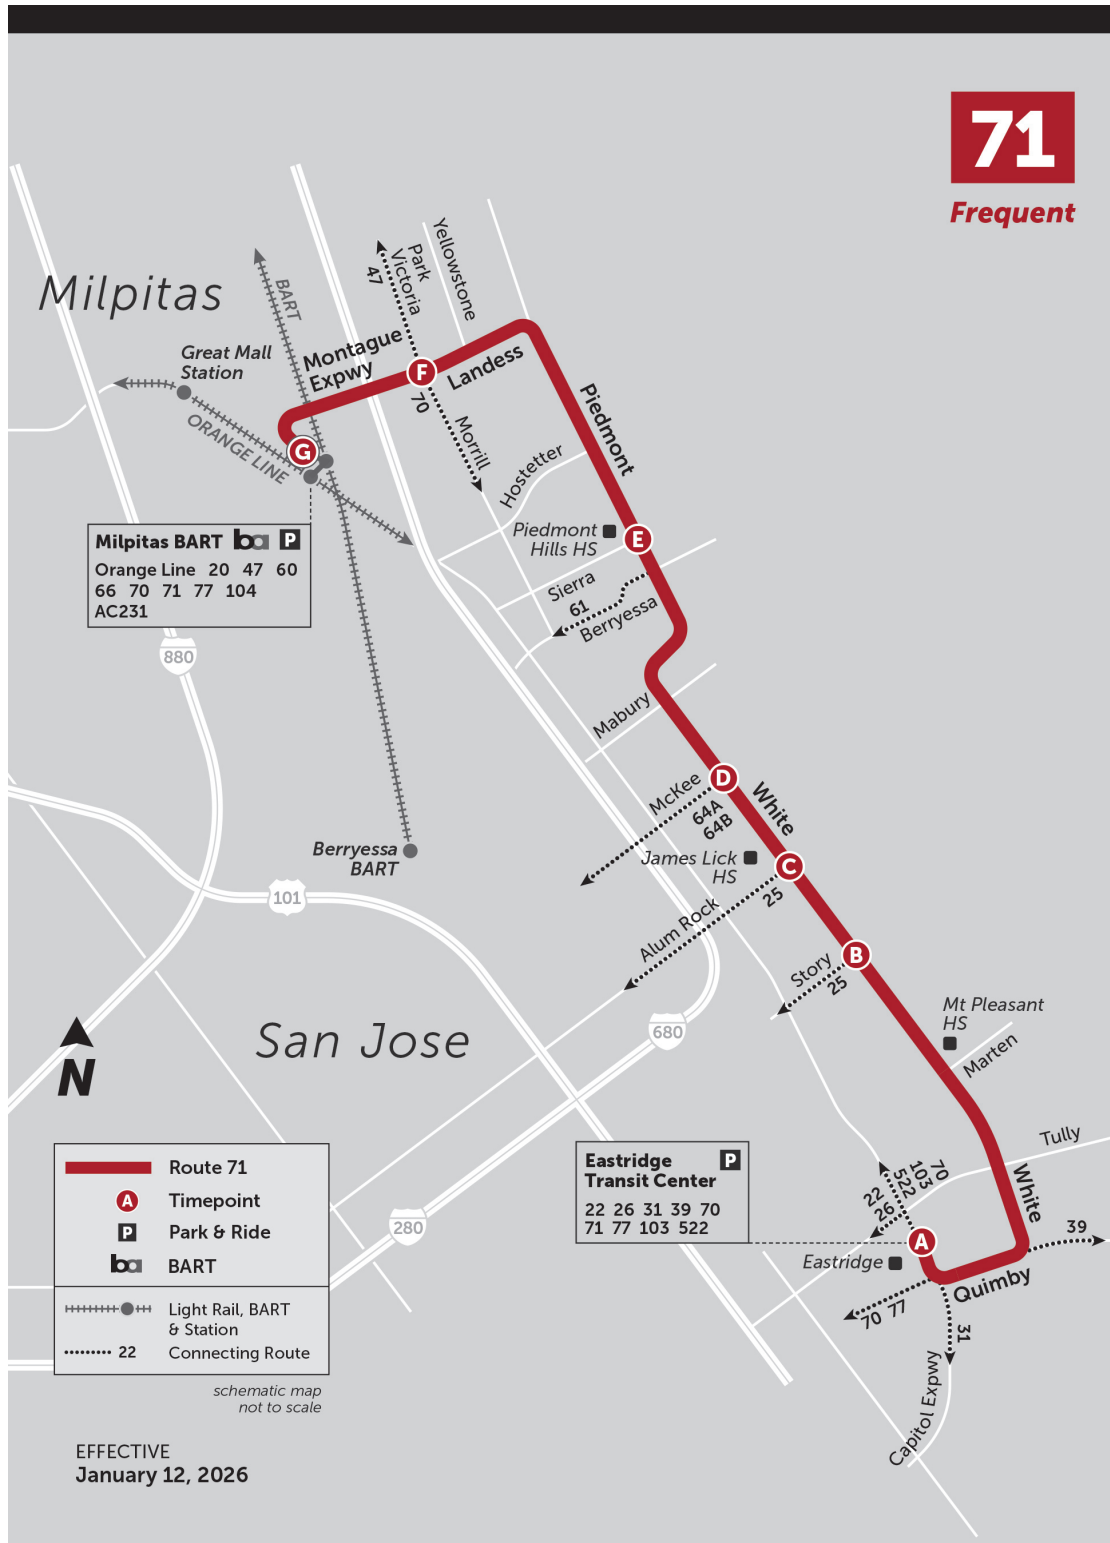

Map

71
Frequent

Turn by Turn Directions

SERVICE ROUTE - NORTHBOUND

Eastridge Transit Center - Milpitas BART

From stop at Eastridge Transit Center

Left exit driveway

Left on Eastridge Loop

Left continuing on Eastridge Loop

Right on Capitol Expwy

Left on Quimby

Left on White

onto Piedmont

Left on Landess

onto Montague Expwy

Left on Milpitas Blvd

Right BUS ONLY lane to stop

SERVICE ROUTE - SOUTHBOUND

Milpitas BART - Eastridge Transit Center

From stop at Milpitas BART

continue on exit driveway

Right on Capitol

Right on Montague Expwy

onto Landess

Right on Piedmont

onto White

Right on Quimby

Right on Capitol Expwy

Left on Eastridge Loop

Right Transit Center entrance driveway to stop