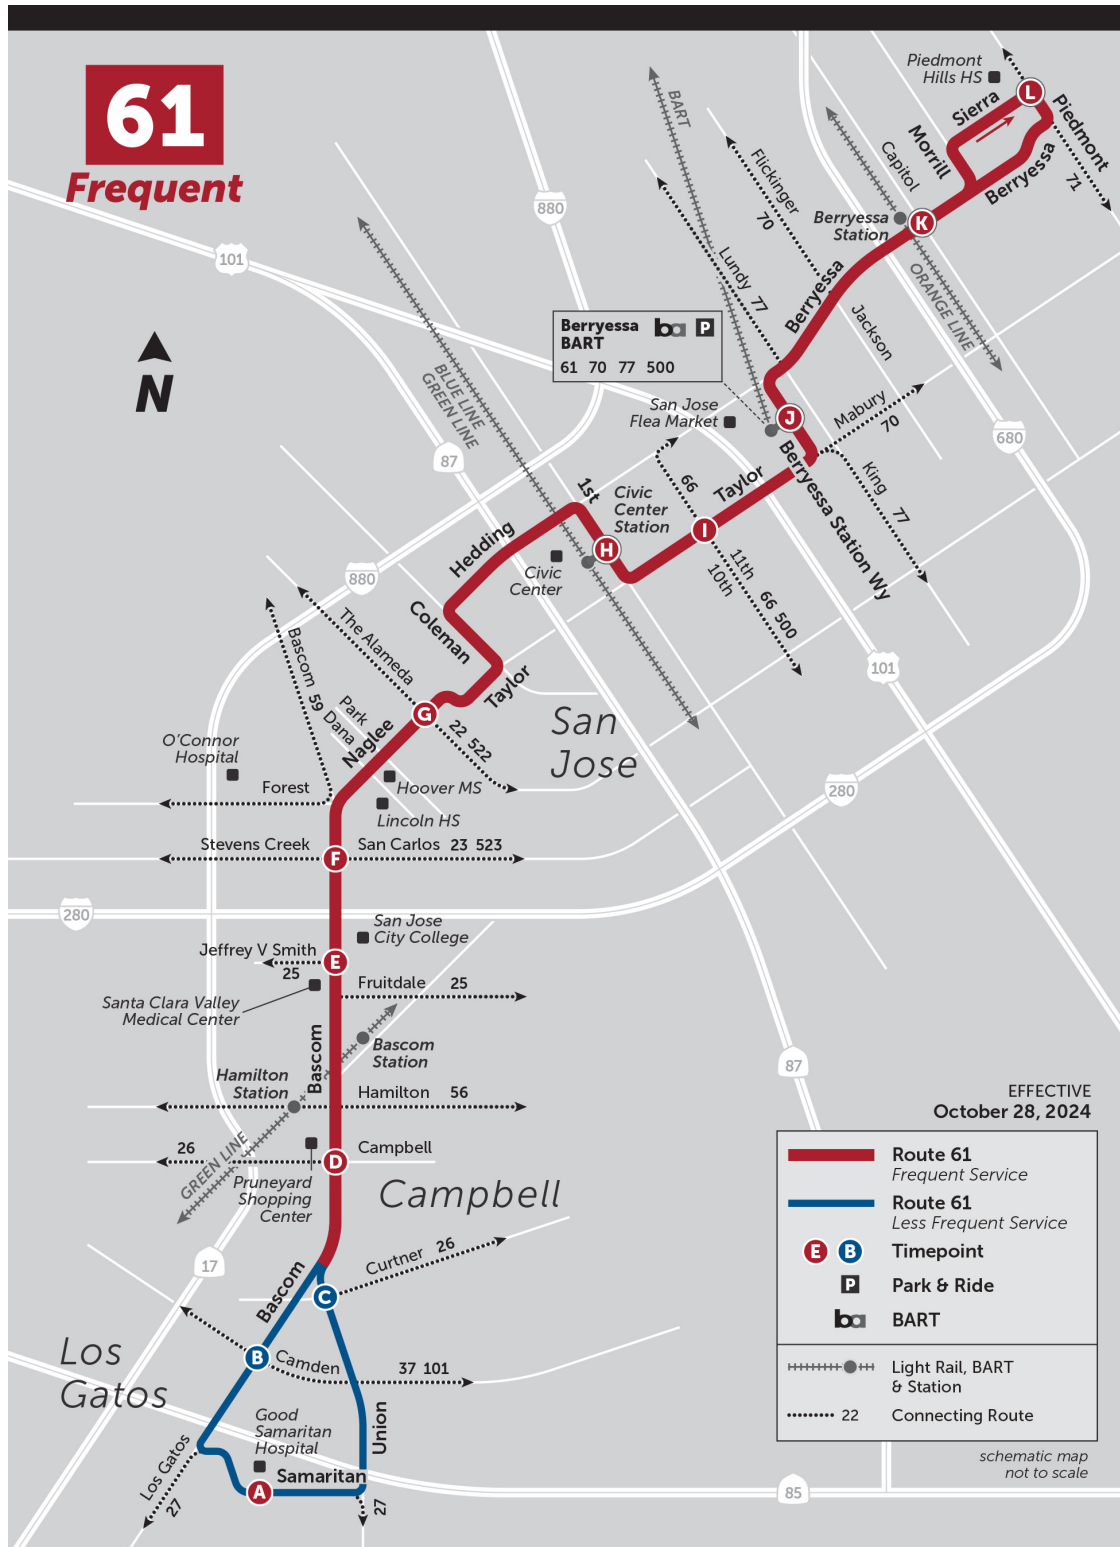

Good Samaritan Hospital (E)	Good Samaritan Hospital (W)	Bascom & Camden (N)	Union & Curtner (N)	Bascom & Campbell (N)	Bascom & Renova (N)	Bascom & San Carlos (N)	Naglee & The Alameda (E)	Civic Center Station (S)	Taylor & 10th (E)	Berryessa BART (Bay 6)	Berryessa & Capitol (E)	Sierra & Piedmont (E)
7:12 PM	-	-	7:20 PM	7:22 PM	7:30 PM	7:33 PM	7:38 PM	7:48 PM	7:52 PM	7:59 PM	8:05 PM	8:11 PM
-	7:48 PM	7:52 PM	-	7:57 PM	8:04 PM	8:06 PM	8:11 PM	8:20 PM	8:24 PM	8:31 PM	8:36 PM	8:42 PM
8:16 PM	-	-	8:24 PM	8:26 PM	8:33 PM	8:35 PM	8:40 PM	8:49 PM	8:53 PM	9:00 PM	9:05 PM	9:11 PM
-	8:48 PM	8:52 PM	-	8:56 PM	9:03 PM	9:05 PM	9:10 PM	9:19 PM	9:23 PM	9:30 PM	9:35 PM	9:41 PM
9:17 PM	-	-	9:25 PM	9:27 PM	9:34 PM	9:36 PM	9:40 PM	9:49 PM	9:53 PM	10:00 PM	10:05 PM	10:11 PM
-	9:50 PM	9:54 PM	-	9:58 PM	10:05 PM	10:07 PM	10:11 PM	10:20 PM	10:24 PM	10:31 PM	10:36 PM	10:42 PM
-	10:46 PM	10:50 PM	-	10:54 PM	11:01 PM	11:03 PM	11:07 PM	11:16 PM	11:20 PM	11:27 PM	11:32 PM	11:38 PM

Map

Turn by Turn Directions

SERVICE ROUTE - NORTHBOUND

Good Samaritan Hospital - Sierra & Piedmont (via Bascom)

From stop on Samaritan Dr at Good Samaritan Hospital

Right on Los Gatos Blvd

onto Bascom

Right on Naglee

Left on Union

Right on Bascom

Right on Naglee

onto Taylor

Left on Coleman

SERVICE ROUTE - SOUTHBOUND

Sierra & Piedmont - Good Samaritan Hospital (via Bascom)

From stop on Sierra

Left on Coleman

Right on Taylor

onto Naglee

Left on Bascom

Left on Union

Right on Samaritan Dr to stop at Good Samaritan
Hospital