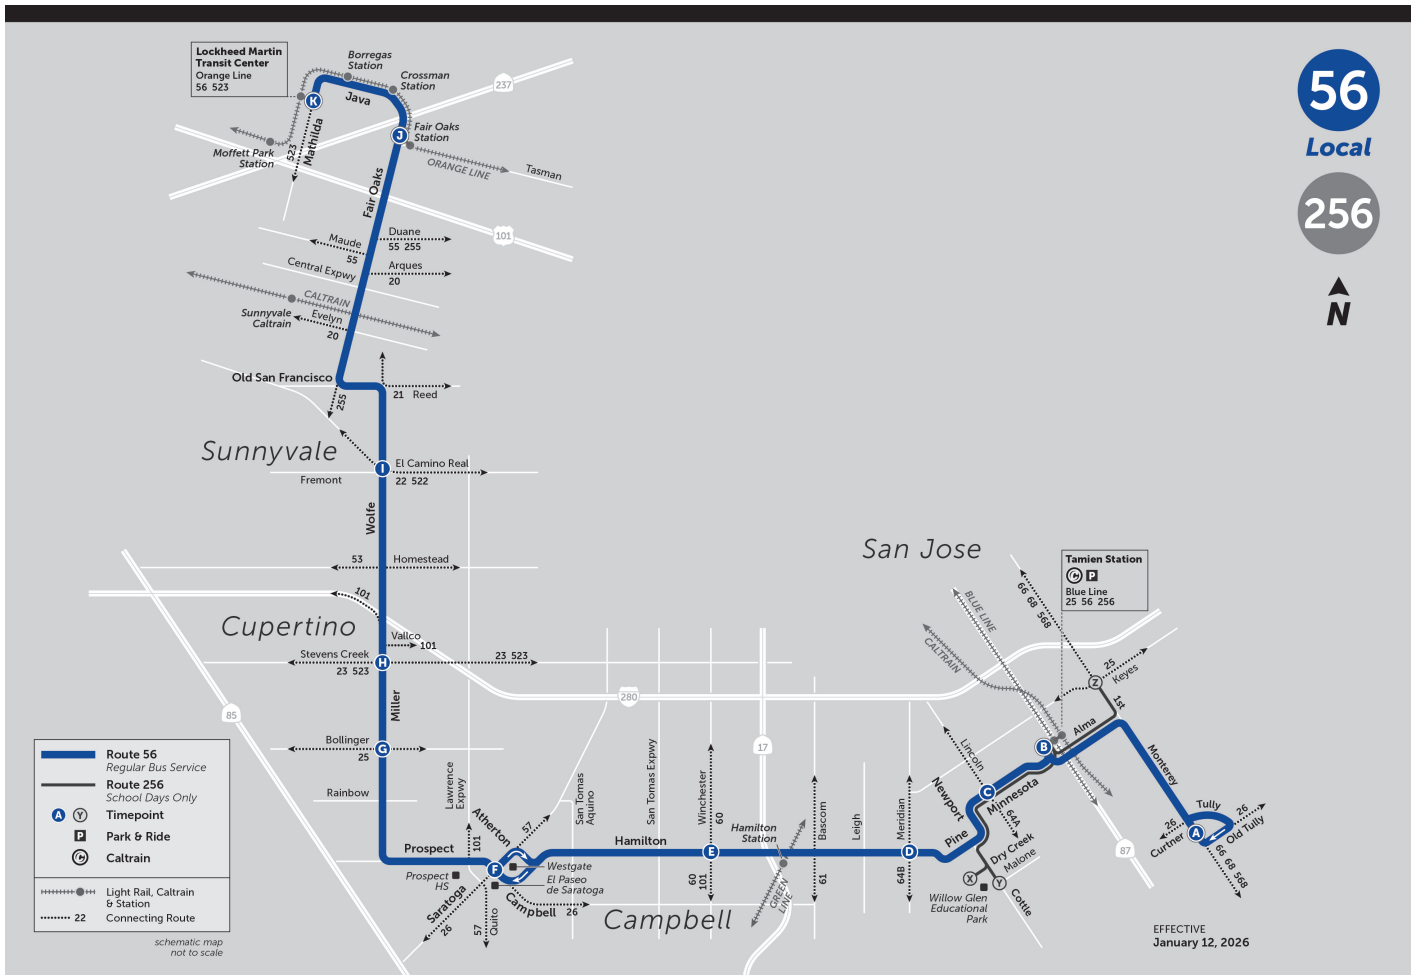

Monterey & Old Tully (56) (N)	Tamien Station (N)	Minnesota & Lincoln (W)	Hamilton & Meridian (W)	Hamilton & Winchester (W)	Prospect & Saratoga (W)	Miller & Bollinger (N)	Wolfe & Stevens Creek (N)	Wolfe & El Camino (N)	Fair Oaks & Tasman (N)
8:57 PM	9:07 PM	9:11 PM	9:18 PM	9:25 PM	9:35 PM	9:43 PM	9:47 PM	9:55 PM	10:11 PM
9:49 PM	9:58 PM	10:02 PM	10:08 PM	10:15 PM	10:25 PM	10:33 PM	10:37 PM	10:45 PM	11:01 PM

Fair Oaks & Tasman (S)	Wolfe & El Camino (S)	Wolfe & Stevens Creek (S)	Miller & Bollinger (S)	Saratoga & Campbell (N)	Hamilton & Winchester (E)	Hamilton & Meridian (E)	Minnesota & Lincoln (E)	Tamien Station (N)	Monterey & Old Tully (56) (N)
8:02 PM	8:16 PM	8:25 PM	8:28 PM	8:37 PM	8:48 PM	8:56 PM	9:01 PM	9:05 PM	9:16 PM
8:42 PM	8:56 PM	9:04 PM	9:07 PM	9:16 PM	9:26 PM	9:34 PM	9:39 PM	9:43 PM	9:54 PM
9:42 PM	9:56 PM	10:04 PM	10:07 PM	10:16 PM	10:26 PM	10:34 PM	10:39 PM	10:43 PM	10:54 PM

Map

Turn by Turn Directions

Directions for Route 56

SERVICE ROUTE - NORTHBOUND

Monterey & Old Tully - Lockheed Martin Transit Center

From stop at Monterey & Old Tully
continue onto Monterey
Left on Alma
Right on Lelong
Right Tamien Station entrance driveway
continue around loop
Left on Lelong
Right on Alma
onto Minnesota
Left on Newport
Right on Pine
onto Hamilton
onto Campbell
onto Prospect
Right on Miller
onto Wolfe
Left on Old San Francisco
Right on Fair Oaks
onto Java
Left on Mathilda
Right on 5th
Left transit center entrance driveway to stop

SERVICE ROUTE - SOUTHBOUND

Lockheed Martin Transit Center - Monterey & Old Tully

From stop at Lockheed Martin Transit Center
Right on 5th
Left on Mathilda
Right on Java
onto Fair Oaks
Left on Old San Francisco
Right on Wolfe
onto Miller
Left on Prospect
Left on Saratoga
Right on Atherton
Left on Hamilton
onto Pine
Left on Newport
Right on Minnesota
onto Alma
Left on Lelong
Right Tamien Station entrance driveway
continue around loop
Left on Lelong
Left on Alma
Right on Monterey
Left on Tully
Right on Old Tully